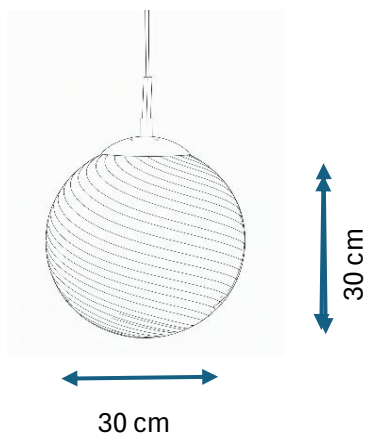

PRODUCT DATASHEET

Candy Ball Ø30 Pendant Grey - 5705639748570

**halo
design**

COPENHAGEN

GENERAL INFORMATION

Product Code	748570
Collection	Halo Design
Product Category	Pendant
Product family	Candy
Use	Indoor
Application Environment	Pendant

DIMENTION & WEIGHT

Width (mm)	300
Height (mm)	300
Depth (mm)	300
Weight gram	1805

MATERIAL & COLOR

Product Color	Grey
Main Material(s)	Glass

TECHNICAL INFORMATION

IP Classification	IP20
Dimmable	Yes (according to the bulb)
Type:	Pendent-Non-Directional Light
Flicker Metric	00:00
Stroboscopic Effect Metric	00:00
LED module replaceable	No
Socket type	E27